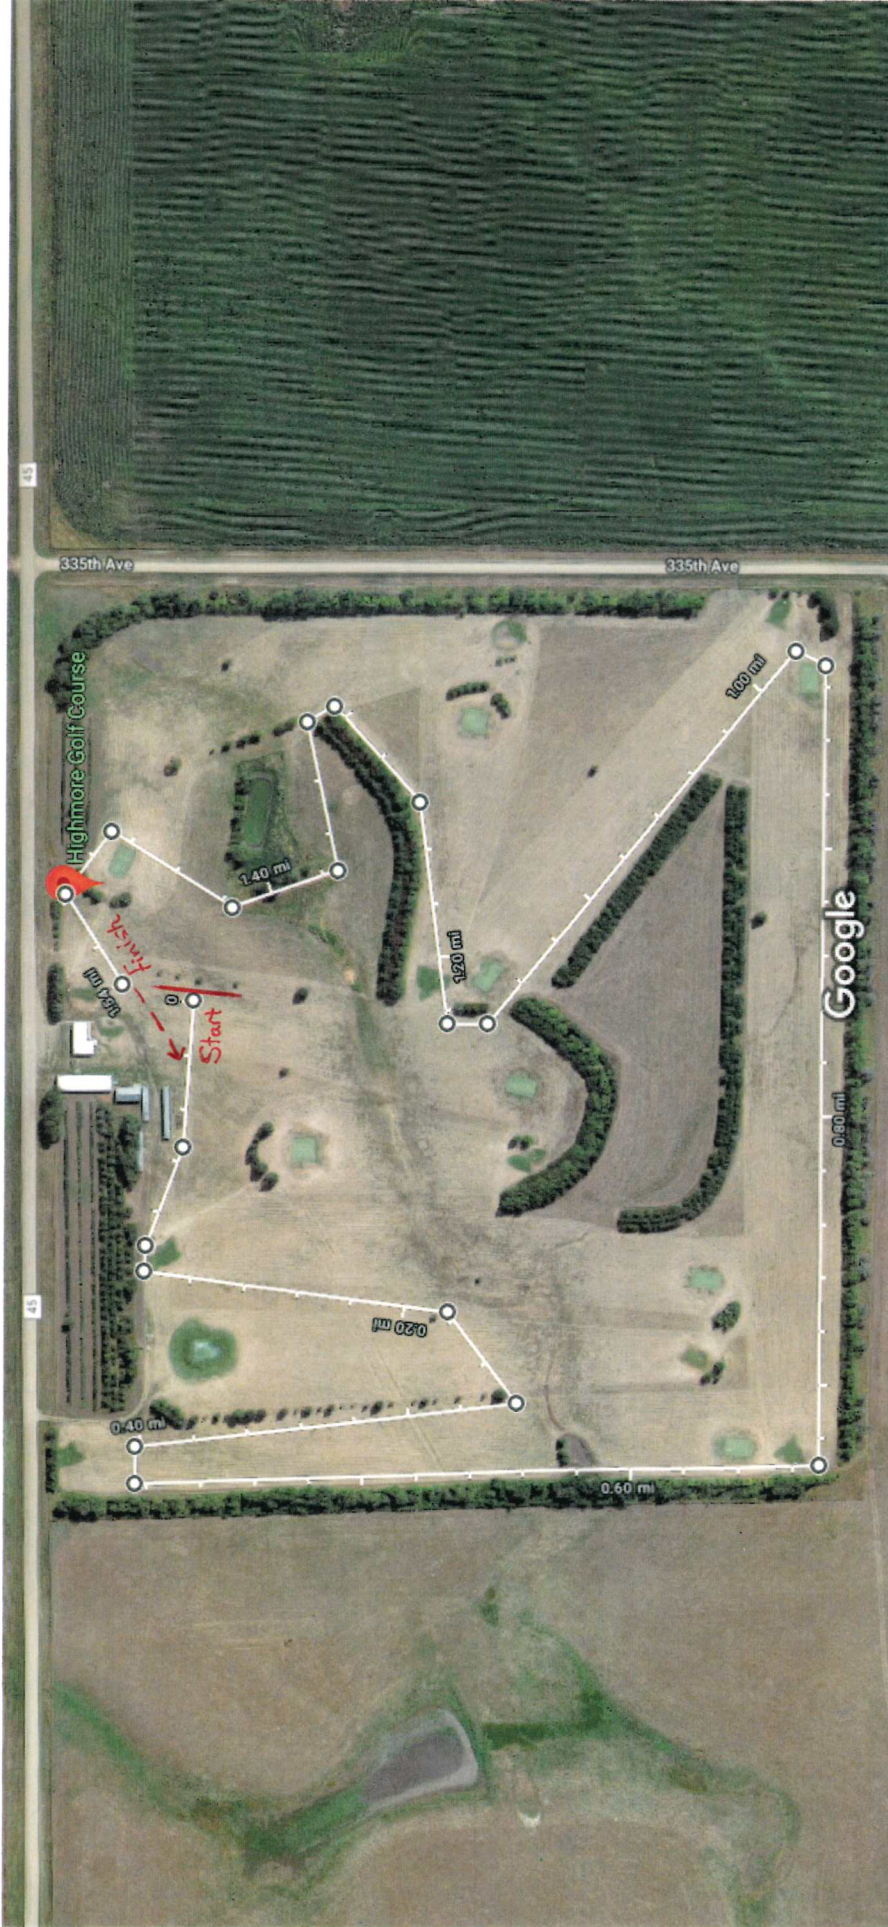

Highmore Golf Course

(5K) V/JV races - 2 loops

(2.5K) JH races - 1 loop

Imagery ©2019 Google, Imagery ©2019 Maxar Technologies, USDA Farm Service Agency, Map data ©2019 200 ft

Measure distance

Total distance: 1.54 mi (2.47 km)